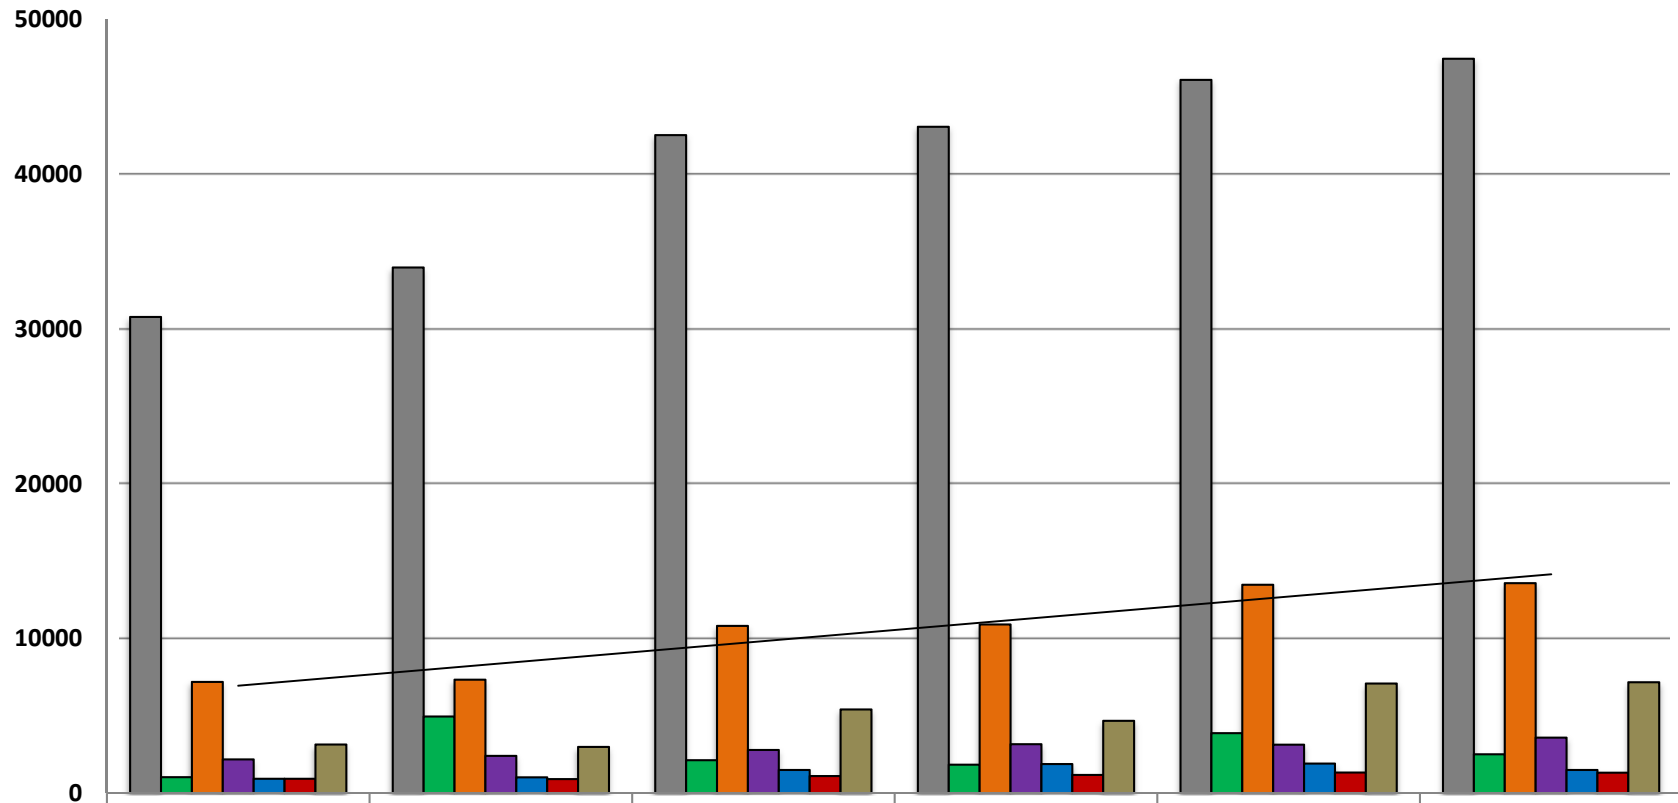

## MUT Applicants First Choice Followed by their Second Choice Institution from 2013 to 2018 Entry

	2013	2014	2015	2016	2017	2018
Total	30787	33978	42537	43074	46110	47472
MUT Only	1028	4951	2125	1836	3880	2508
MUT First Choice	7187	7330	10811	10900	13473	13569
Second Choice DUT	2181	2412	2792	3167	3134	3586
Second Choice UNIZULU	932	1025	1498	1879	1916	1496
Second Choice UKZN	931	908	1109	1178	1333	1319
Second Choice Other	3143	2985	5412	4676	7090	7169